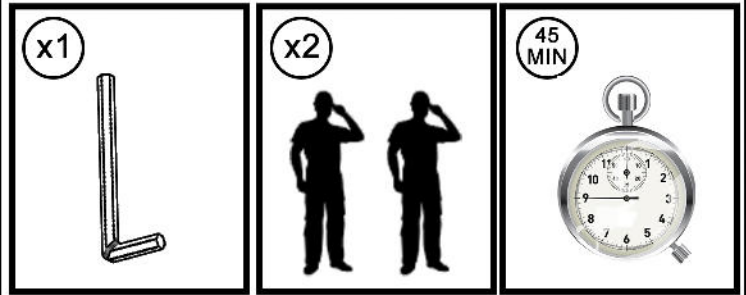

## ASSEMBLY INSTRUCTION

### MARBELLA SOFA 2 SEATER

1. PLEASE SEPARATE AND IDENTIFY ALL PARTS. MAKE SURE YOU HAVE ALL OF THE PARTS LISTED

2. PLEASE ASSEMBLE STEP BY STEP AND FOLLOW THE INSTRUCTION.

3. TO AVOID ANY SCRATCH, ASSEMBLE ON A SOFT MAT