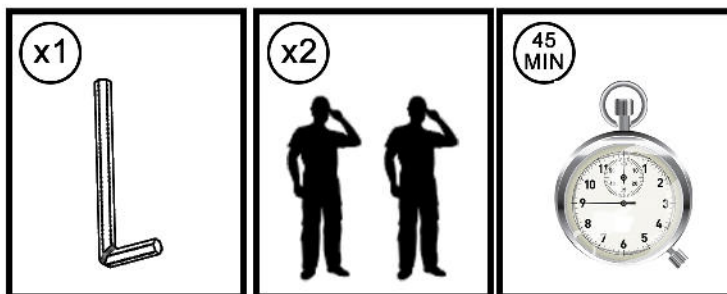

ASSEMBLY INSTRUCTION

MARBELLA ARMCHAIR

1. PLEASE SEPARATE AND IDENTIFY ALL PARTS. MAKE SURE YOU HAVE ALL OF THE PARTS LISTED
2. PLEASE ASSEMBLE STEP BY STEP AND FOLLOW THE INSTRUCTION.
3. TO AVOID ANY SCRATCH, ASSEMBLE ON A SOFT MAT

COMPONENTS

ASSEMBLE SOFA

NOTE

DO NOT tighten screws completely until assembling is completed

STEP 1

STEP 2

STEP 3

STEP 4