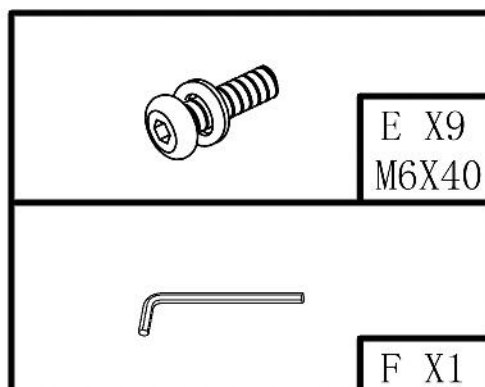

ASSEMBLY INSTRUCTION

MARBELLA ARMCHAIR

1. PLEASE SEPARATE AND IDENTIFY ALL PARTS. MAKE SURE YOU HAVE ALL OF THE PARTS LISTED
2. PLEASE ASSEMBLE STEP BY STEP AND FOLLOW THE INSTRUCTION.
3. TO AVOID ANY SCRATCH, ASSEMBLE ON A SOFT MAT

COMPONENTS

ASSEMBLE SOFA

NOTE

DO NOT tighten screws completely until assembling is completed

STEP 1

STEP 2

STEP 3

STEP 4