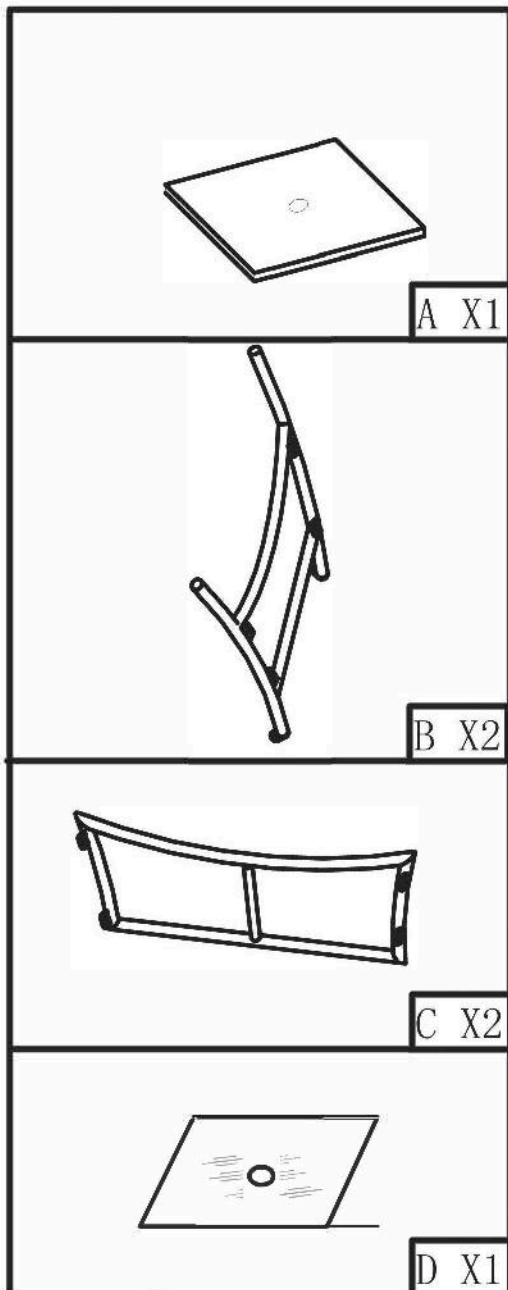

ASSEMBLY INSTRUCTIONS

SQUARE DINING TABLE (100 x 100)

1. PLEASE SEPARATE AND IDENTIFY ALL PARTS. MAKE SURE YOU HAVE ALL OF THE PARTS LISTED

2. PLEASE ASSEMBLE STEP BY STEP AND FOLLOW THE INSTRUCTIONS

3. TO AVOID ANY SCRATCHES, ASSEMBLE ON A SOFT MAT

COMPONENTS

ASSEMBLE TABLE

NOTE

DO NOT tighten screws completely until assembly is completed

STEP 1

STEP 2

STEP 3

For further instructions on how to assemble your furniture,
please check the video guide on our website: www.rattandirect.co.uk/table-assembly