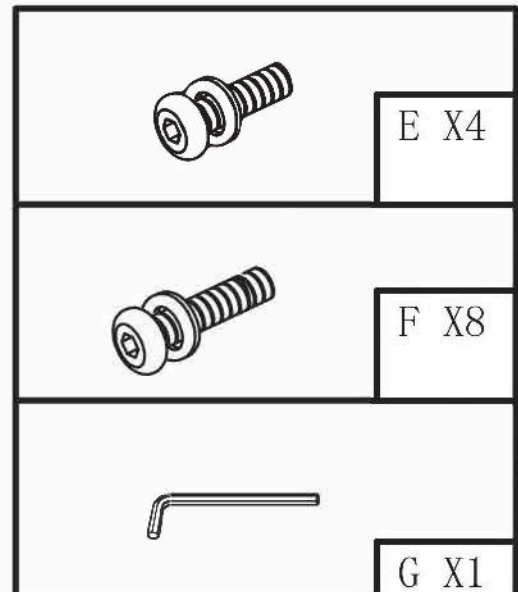

ASSEMBLY INSTRUCTIONS

SQUARE DINING TABLE (100 x 100)

1. PLEASE SEPARATE AND IDENTIFY ALL PARTS. MAKE SURE YOU HAVE ALL OF THE PARTS LISTED

2. PLEASE ASSEMBLE STEP BY STEP AND FOLLOW THE INSTRUCTIONS

3. TO AVOID ANY SCRATCHES, ASSEMBLE ON A SOFT MAT

COMPONENTS

ASSEMBLE TABLE

NOTE

DO NOT tighten screws completely until assembly is completed

STEP 1

STEP 2

STEP 3

For further instructions on how to assemble your furniture,
please check the video guide on our website: www.rattandirect.co.uk/table-assembly