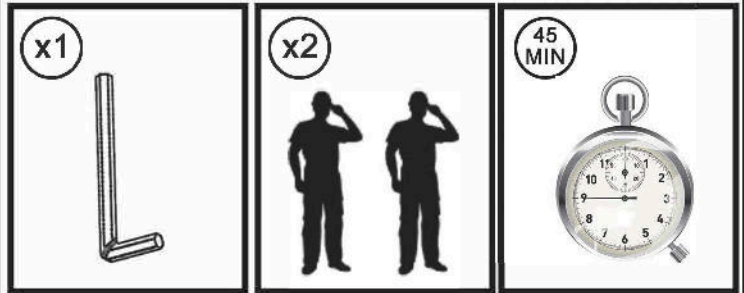

ASSEMBLY INSTRUCTIONS

SQUARE DINING TABLE (100 x 100)

1. PLEASE SEPARATE AND IDENTIFY ALL PARTS. MAKE SURE YOU HAVE ALL OF THE PARTS LISTED

2. PLEASE ASSEMBLE STEP BY STEP AND FOLLOW THE INSTRUCTIONS

3. TO AVOID ANY SCRATCHES, ASSEMBLE ON A SOFT MAT

COMPONENTS

ASSEMBLE TABLE

NOTE

DO NOT tighten screws completely until assembly is completed

STEP 1

STEP 2

STEP 3

For further instructions on how to assemble your furniture,
please check the video guide on our website: www.rattandirect.co.uk/table-assembly