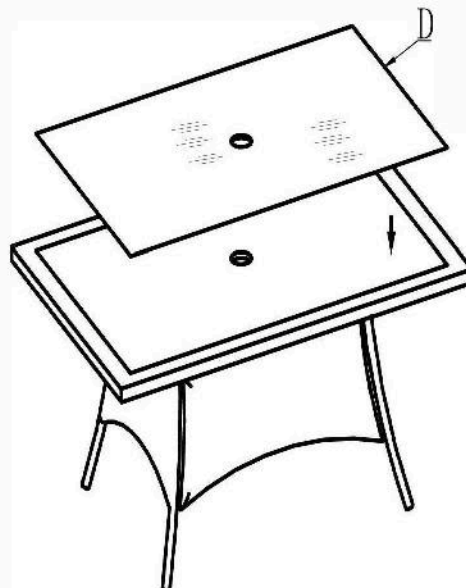

ASSEMBLY INSTRUCTIONS

SQUARE DINING TABLE (100 x 100)

1. PLEASE SEPARATE AND IDENTIFY ALL PARTS. MAKE SURE YOU HAVE ALL OF THE PARTS LISTED

2. PLEASE ASSEMBLE STEP BY STEP AND FOLLOW THE INSTRUCTIONS

3. TO AVOID ANY SCRATCHES, ASSEMBLE ON A SOFT MAT

COMPONENTS

ASSEMBLE TABLE

NOTE

DO NOT tighten screws completely until assembly is completed

STEP 1

STEP 2

STEP 3

For further instructions on how to assemble your furniture,
please check the video guide on our website: www.rattandirect.co.uk/table-assembly