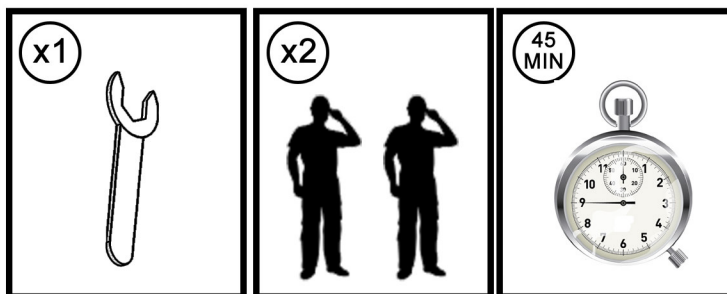

Rattan Direct

www.rattandirect.co.uk

ASSEMBLY INSTRUCTIONS

SORENTO

ADJUSTABLE RECTANGULAR DINING TABLE

1. PLEASE SEPARATE AND IDENTIFY ALL PARTS. MAKE SURE YOU HAVE ALL OF THE PARTS LISTED

2. PLEASE ASSEMBLE STEP BY STEP AND FOLLOW THE INSTRUCTIONS

3. TO AVOID ANY SCRATCHES, ASSEMBLE ON A SOFT MAT

COMPONENTS

ASSEMBLE TABLE

NOTE

DO NOT tighten screws completely until assembly is completed

STEP 1

STEP 2

STEP 3