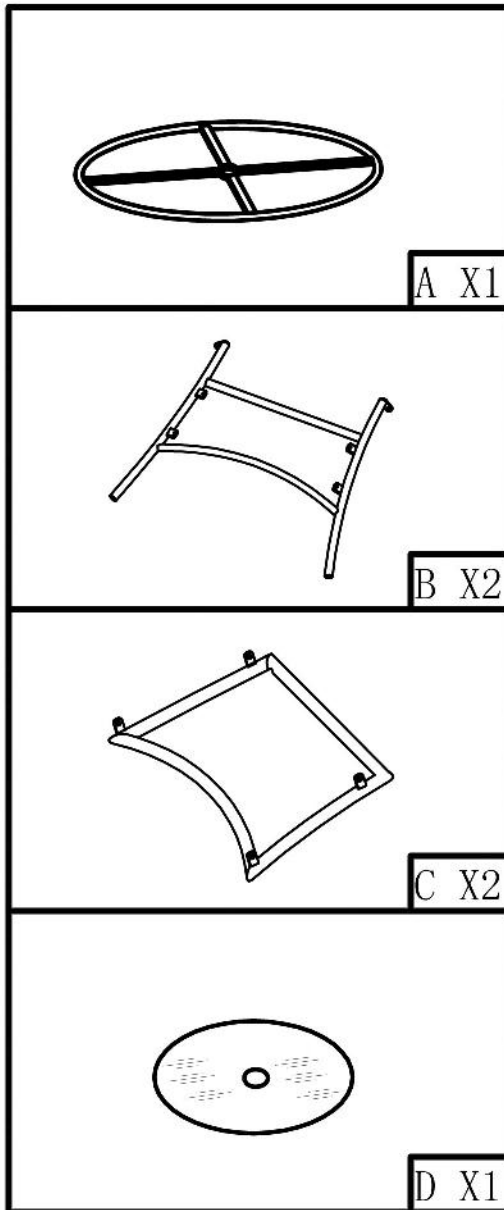

Rattan Direct

www.rattandirect.co.uk

ASSEMBLY INSTRUCTION SMALL ROUND DINING TABLE (105 DIA)

1. PLEASE SEPARATE AND IDENTIFY ALL PARTS. MAKE SURE YOU HAVE ALL OF THE PARTS LISTED

2. PLEASE ASSEMBLE STEP BY STEP AND FOLLOW THE INSTRUCTION.

3. TO AVOID ANY SCRATCH, ASSEMBLE ON A SOFT MAT

COMPONENTS

ASSEMBLE TABLE

NOTE

DO NOT tighten screws completely until assembling is completed

STEP 1

STEP 2

STEP 3