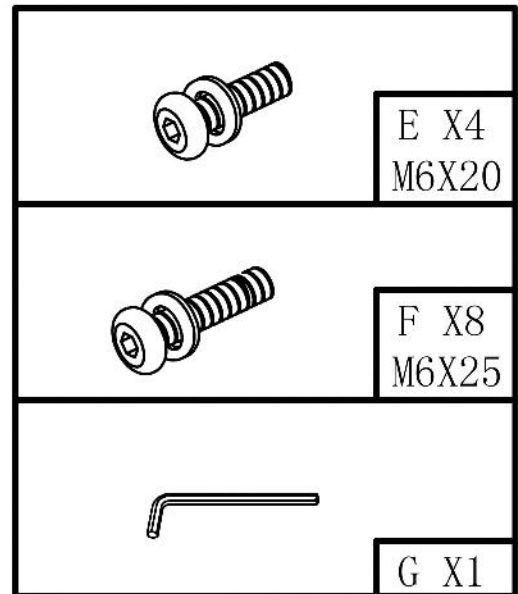

Rattan Direct

www.rattandirect.co.uk

ASSEMBLY INSTRUCTION SMALL ROUND DINING TABLE (105 DIA)

1. PLEASE SEPARATE AND IDENTIFY ALL PARTS. MAKE SURE YOU HAVE ALL OF THE PARTS LISTED

2. PLEASE ASSEMBLE STEP BY STEP AND FOLLOW THE INSTRUCTION.

3. TO AVOID ANY SCRATCH, ASSEMBLE ON A SOFT MAT

COMPONENTS

ASSEMBLE TABLE

NOTE

DO NOT tighten screws completely until assembling is completed

STEP 1

STEP 2

STEP 3