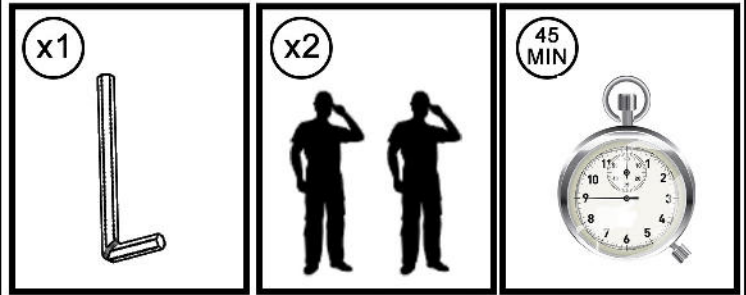

Rattan Direct

www.rattandirect.co.uk

ASSEMBLY INSTRUCTION SMALL ROUND DINING TABLE (105 DIA)

1. PLEASE SEPARATE AND IDENTIFY ALL PARTS. MAKE SURE YOU HAVE ALL OF THE PARTS LISTED

2. PLEASE ASSEMBLE STEP BY STEP AND FOLLOW THE INSTRUCTION.

3. TO AVOID ANY SCRATCH, ASSEMBLE ON A SOFT MAT

COMPONENTS

ASSEMBLE TABLE

NOTE

DO NOT tighten screws completely until assembling is completed

STEP 1

STEP 2

STEP 3