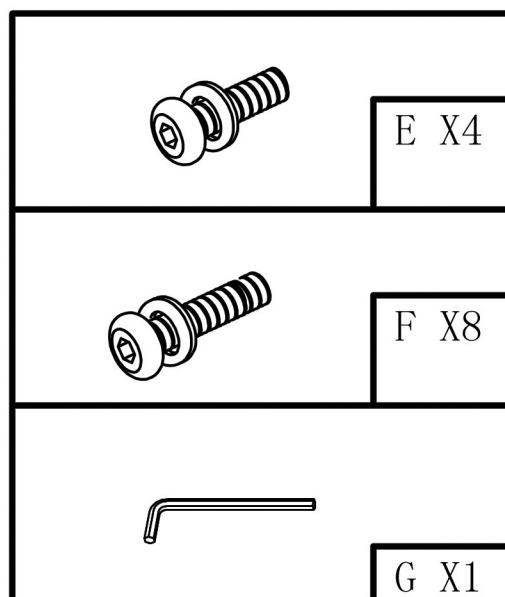

ASSEMBLY INSTRUCTIONS

RECTANGULAR DINING TABLE (140 x 90)

1. PLEASE SEPARATE AND IDENTIFY ALL PARTS. MAKE SURE YOU HAVE ALL OF THE PARTS LISTED
2. PLEASE ASSEMBLE STEP BY STEP AND FOLLOW THE INSTRUCTIONS
3. TO AVOID ANY SCRATCHES, ASSEMBLE ON A SOFT MAT

COMPONENTS

ASSEMBLE TABLE

NOTE

DO NOT tighten screws completely until assembly is completed

STEP 1

STEP 2

STEP 3

For further instructions on how to assemble your furniture,
please check the video guide on our website: www.rattandirect.co.uk/table-assembly