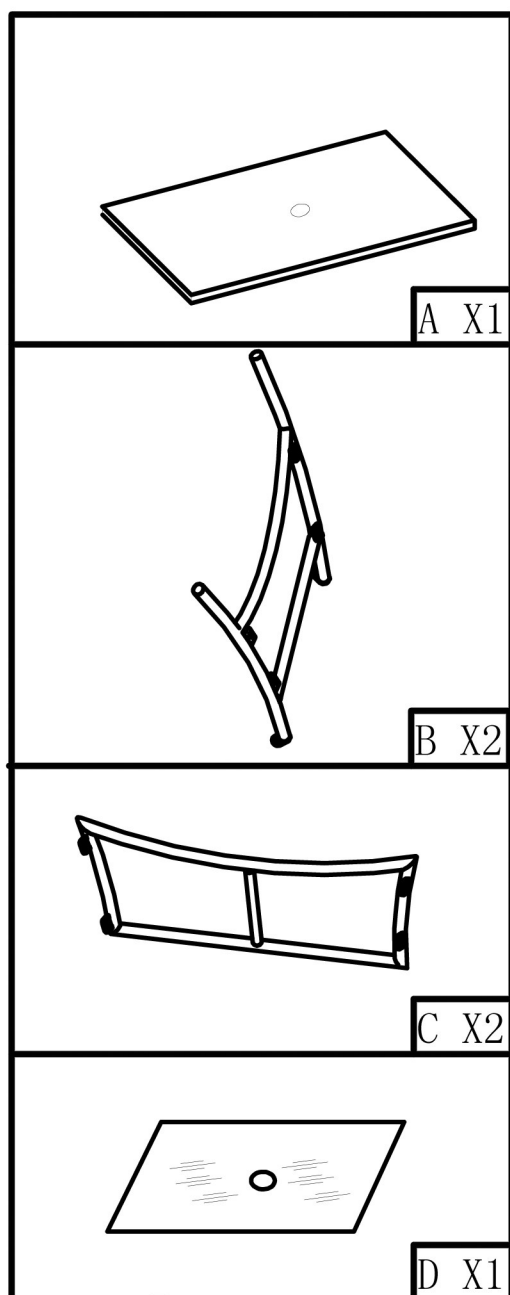

ASSEMBLY INSTRUCTIONS

RECTANGULAR DINING TABLE (140 x 90)

1. PLEASE SEPARATE AND IDENTIFY ALL PARTS. MAKE SURE YOU HAVE ALL OF THE PARTS LISTED
2. PLEASE ASSEMBLE STEP BY STEP AND FOLLOW THE INSTRUCTIONS
3. TO AVOID ANY SCRATCHES, ASSEMBLE ON A SOFT MAT

COMPONENTS

ASSEMBLE TABLE

NOTE

DO NOT tighten screws completely until assembly is completed

STEP 1

STEP 2

STEP 3

For further instructions on how to assemble your furniture,
please check the video guide on our website: www.rattandirect.co.uk/table-assembly