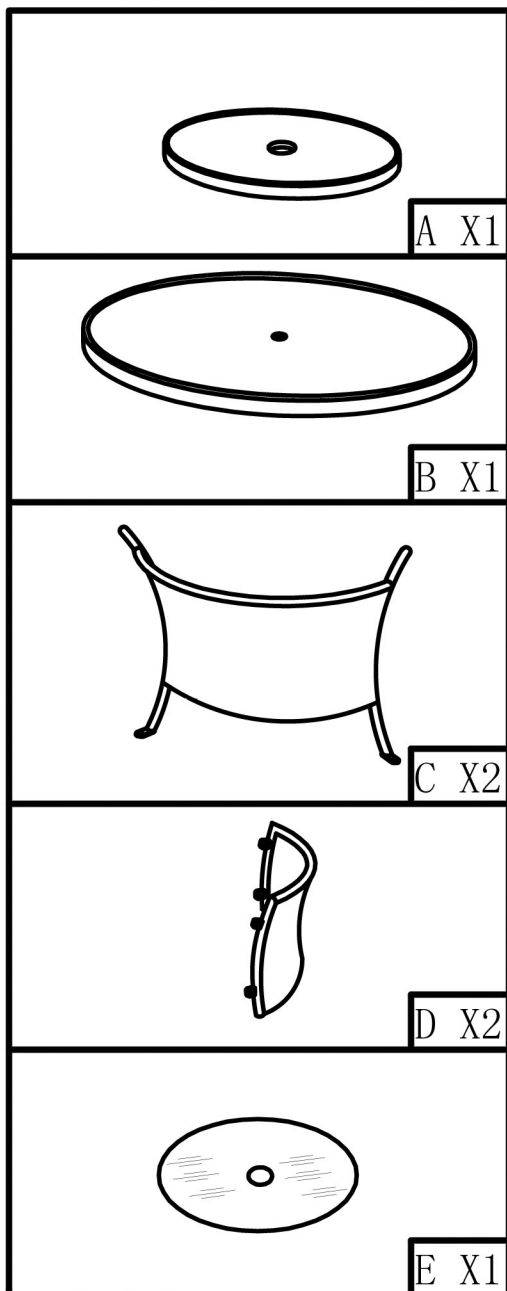

Rattan Direct

www.rattandirect.co.uk

ASSEMBLY INSTRUCTIONS

LARGE ROUND DINING TABLE WITH LAZY SUSAN (160 DIA)

1. PLEASE SEPARATE AND IDENTIFY ALL PARTS. MAKE SURE YOU HAVE ALL OF THE PARTS LISTED

2. PLEASE ASSEMBLE STEP BY STEP AND FOLLOW THE INSTRUCTIONS

3. TO AVOID ANY SCRATCHES, ASSEMBLE ON A SOFT MAT

COMPONENTS

ASSEMBLE TABLE

NOTE

DO NOT tighten screws completely until assembly is completed

STEP 1

STEP 2

STEP 3