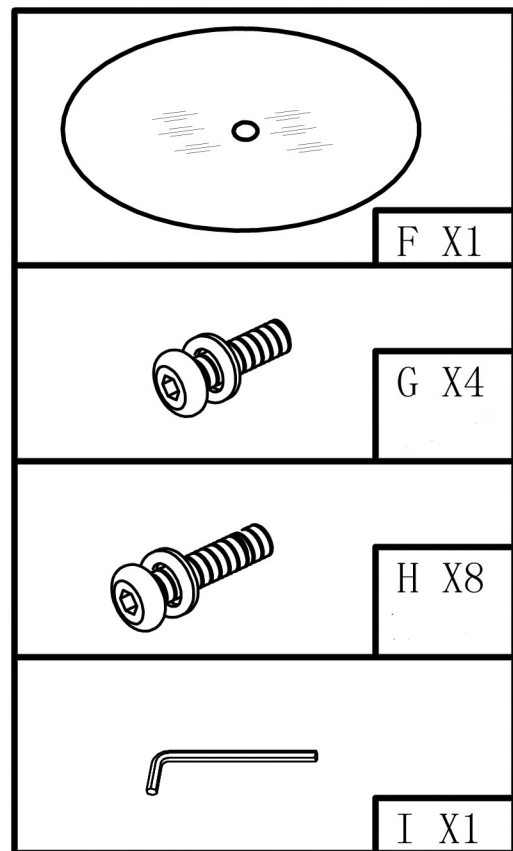

Rattan Direct

www.rattandirect.co.uk

ASSEMBLY INSTRUCTIONS

LARGE ROUND DINING TABLE WITH LAZY SUSAN (160 DIA)

1. PLEASE SEPARATE AND IDENTIFY ALL PARTS. MAKE SURE YOU HAVE ALL OF THE PARTS LISTED

2. PLEASE ASSEMBLE STEP BY STEP AND FOLLOW THE INSTRUCTIONS

3. TO AVOID ANY SCRATCHES, ASSEMBLE ON A SOFT MAT

COMPONENTS

ASSEMBLE TABLE

NOTE

DO NOT tighten screws completely until assembly is completed

STEP 1

STEP 2

STEP 3