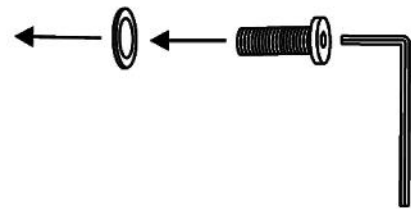

Rattan Direct

www.rattandirect.co.uk

ASSEMBLY INSTRUCTIONS BARCELONA 5/9 PCS CUBE SET

1. PLEASE SEPARATE AND IDENTIFY ALL PARTS. MAKE SURE YOU HAVE ALL OF THE PARTS LISTED

2. PLEASE ASSEMBLE STEP BY STEP AND FOLLOW THE INSTRUCTIONS

3. TO AVOID ANY SCRATCHES, ASSEMBLE ON A SOFT MAT

TABLE COMPONENTS

NO	Picture	Name	Qty
A		Table Top	1
B		Table Leg	1
C		Table Leg	1
D		Glass	1
E		M6X20MM Bolt	8
F		Steel Washer	8
G		Wrench	1

ASSEMBLE TABLE

NOTE

DO NOT tighten screws completely until assembly is completed

STEP 1

STEP 2

STEP 3

For further instructions on how to assemble your furniture,
please check the video guide on our website: www.rattandirect.co.uk/table-assembly