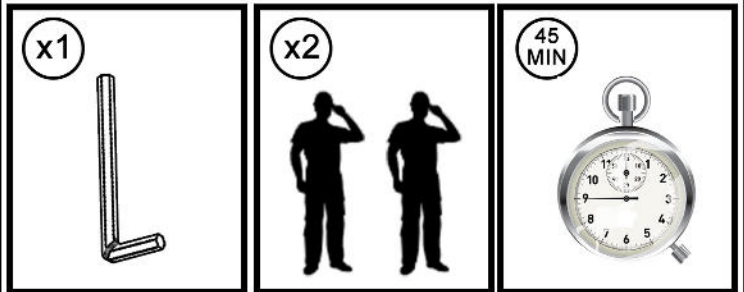

Rattan Direct

www.rattandirect.co.uk

ASSEMBLY INSTRUCTIONS BARCELONA 5/9 PCS CUBE SET

1. PLEASE SEPARATE AND IDENTIFY ALL PARTS. MAKE SURE YOU HAVE ALL OF THE PARTS LISTED

2. PLEASE ASSEMBLE STEP BY STEP AND FOLLOW THE INSTRUCTIONS

3. TO AVOID ANY SCRATCHES, ASSEMBLE ON A SOFT MAT

TABLE COMPONENTS

NO	Picture	Name	Qty
A		Table Top	1
B		Table Leg	1
C		Table Leg	1
D		Glass	1
E		M6X20MM Bolt	8
F		Steel Washer	8
G		Wrench	1

ASSEMBLE TABLE