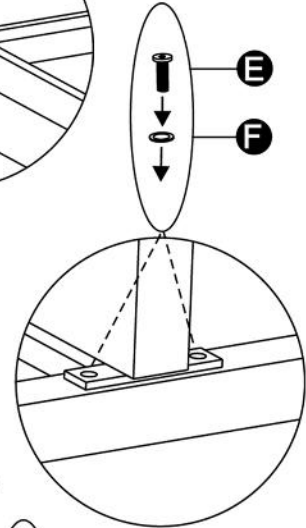

3. TO AVOID ANY SCRATCHES, ASSEMBLE ON A SOFT MAT

TABLE COMPONENTS

NO	Picture	Name	Qty
A		Table Top	1
B		Table Leg	1
C		Table Leg	2
D		Glass	1
E		M6X20MM Bolt	12
F		Steel Washer	12
G		Wrench	1

ASSEMBLE TABLE

NOTE

DO NOT tighten screws completely until assembly is completed

STEP 1

STEP 2

STEP 3

STEP 4

For further instructions on how to assemble your furniture,
please check the video guide on our website: www.rattandirect.co.uk/table-assembly