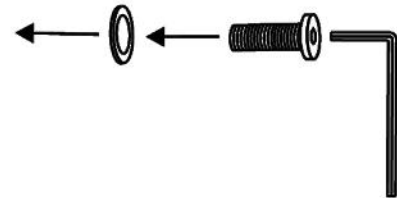

Rattan Direct

www.rattandirect.co.uk

ASSEMBLY INSTRUCTIONS

BARCELONA

7/13 PCS CUBE SET

1. PLEASE SEPARATE AND IDENTIFY ALL PARTS. MAKE SURE YOU HAVE ALL OF THE PARTS LISTED

2. PLEASE ASSEMBLE STEP BY STEP AND FOLLOW THE INSTRUCTIONS

3. TO AVOID ANY SCRATCHES, ASSEMBLE ON A SOFT MAT

TABLE COMPONENTS

NO	Picture	Name	Qty
A		Table Top	1
B		Table Leg	1
C		Table Leg	2
D		Glass	1
E		M6X20MM Bolt	12
F		Steel Washer	12
G		Wrench	1

ASSEMBLE TABLE